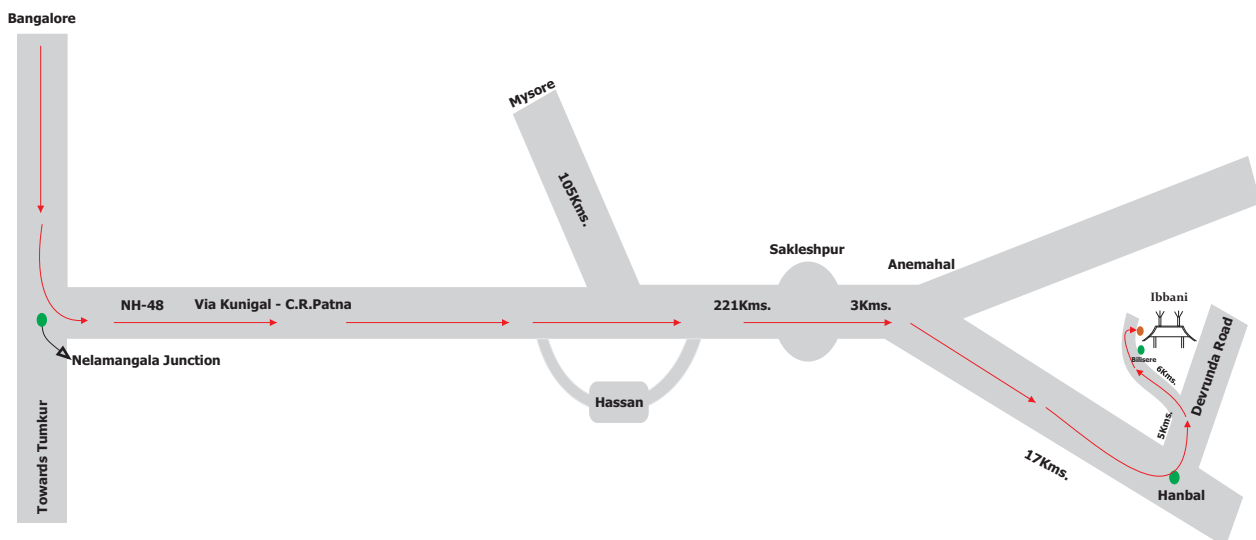

IBBANI

Detailed Directions By Road

From Bangalore:

- ⇒ Take Bangalore - pune highway
- ⇒ Take a left Turn to NH -48(Bangalore - Mangalore) @ Nelmanagala Junction Below flyover
- ⇒ Continue in NH48 till Sakleshpur. Via kunigal, Channarayapattana & Hassan
- ⇒ 3kms After Sakleshpur, take a right diversion from NH -48 at Anemahal towards Hanbal.
- ⇒ Continue in the same road about 14 Kms to reach Hanbal
- ⇒ Take left diversion in Hanbal circle towards Devrundha
- ⇒ Continue for 5kms. After crossing water stream take left turn (Magajhalli) come to dead end of that road for 6 Kms.

From Mysore :

- ⇒ Take Hole Narisipura Hassan or Channaraya Patna Hassan Road
- ⇒ Continue till Sakleshpur Via Hassan.
- ⇒ 3kms After Sakleshpur, take a right diversion from NH -48 at Anemahal towards Hanbal.
- ⇒ Continue in the same road about 14 Kms to reach Hanbal
- ⇒ Take left diversion in Hanbal circle towards Devrundha
- ⇒ Continue for 5kms. After crossin g water stream take left turn (Magajhalli) come to dead end of that road for 6 Kms.

IBBANI

Bilisere village, Devaldakere Post, Hanbal, Sakleshpur, Hassan Dist., Ph : 9241408222 (Landline)

For Enquiries :

Reach us @ : 8453812727, 7760215509, E-mail : contactus@ibbaniresorts.com URL: www.ibbaniresorts.com